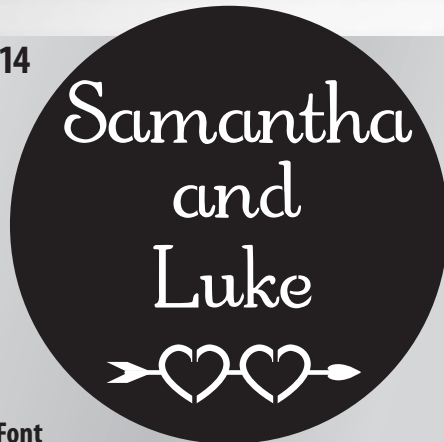

Font
Orange (ORAN)

S15